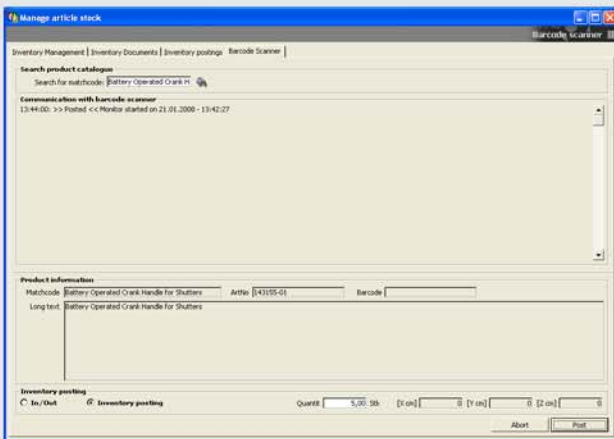

Bahamas

Rolldowns

Storm Panels

Accordions

Rolling Shutters