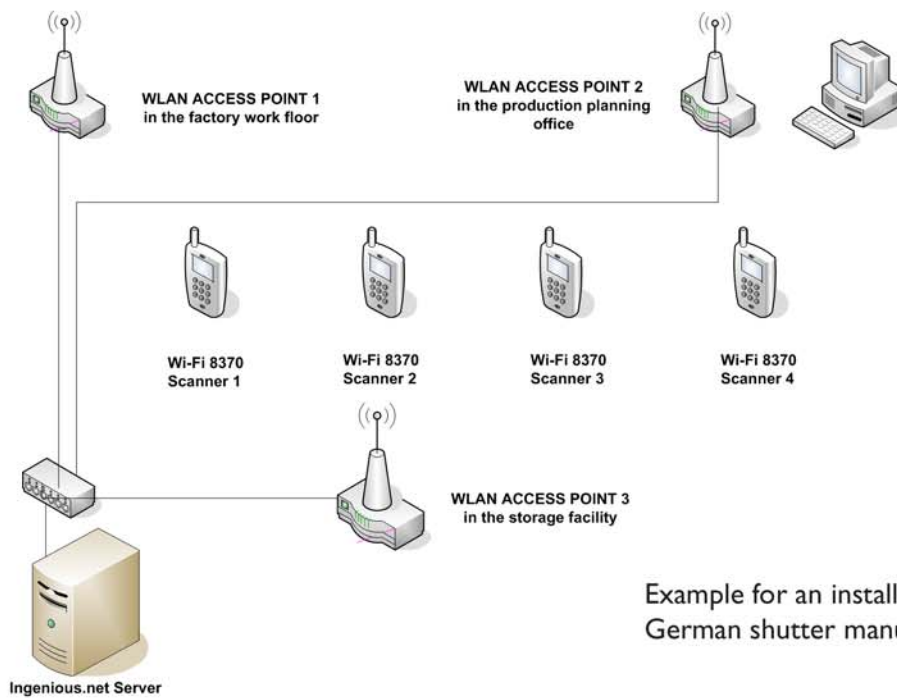

INVENTORY MANAGEMENT WITH WI-FI BARCODESCANNERS

Accelerate your work and boost productivity using barcodescanners and ingenious.net for your inventory management. Acquire data using both optical scanning and RFID with instant access to your servers through your Wi-Fi network. The 8370 is ergonomically designed and built tough for hours of comfortable and safe use in the harshest environments, so you get more done in less time for less money.

Details: IEEE 802.11b/g, 350-meter coverage, 40 hours Energy-efficiency

Example for an installation in a big German shutter manufacturing company

Ingenious.net receives the scanned article data with the amount and measurements typed into the barcodescanner.