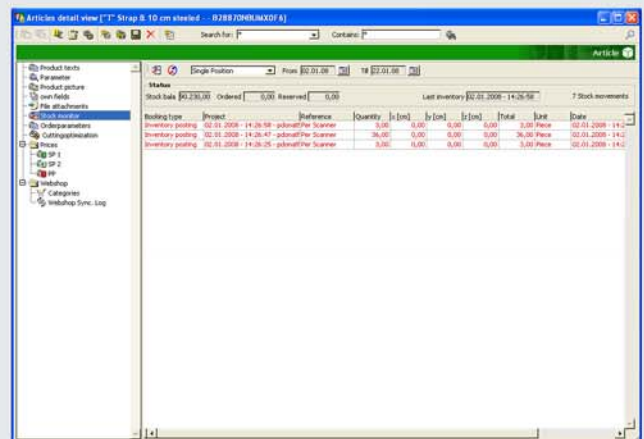

Bahamas

Rolldowns

Storm Panels

Accordions

Rolling Shutters